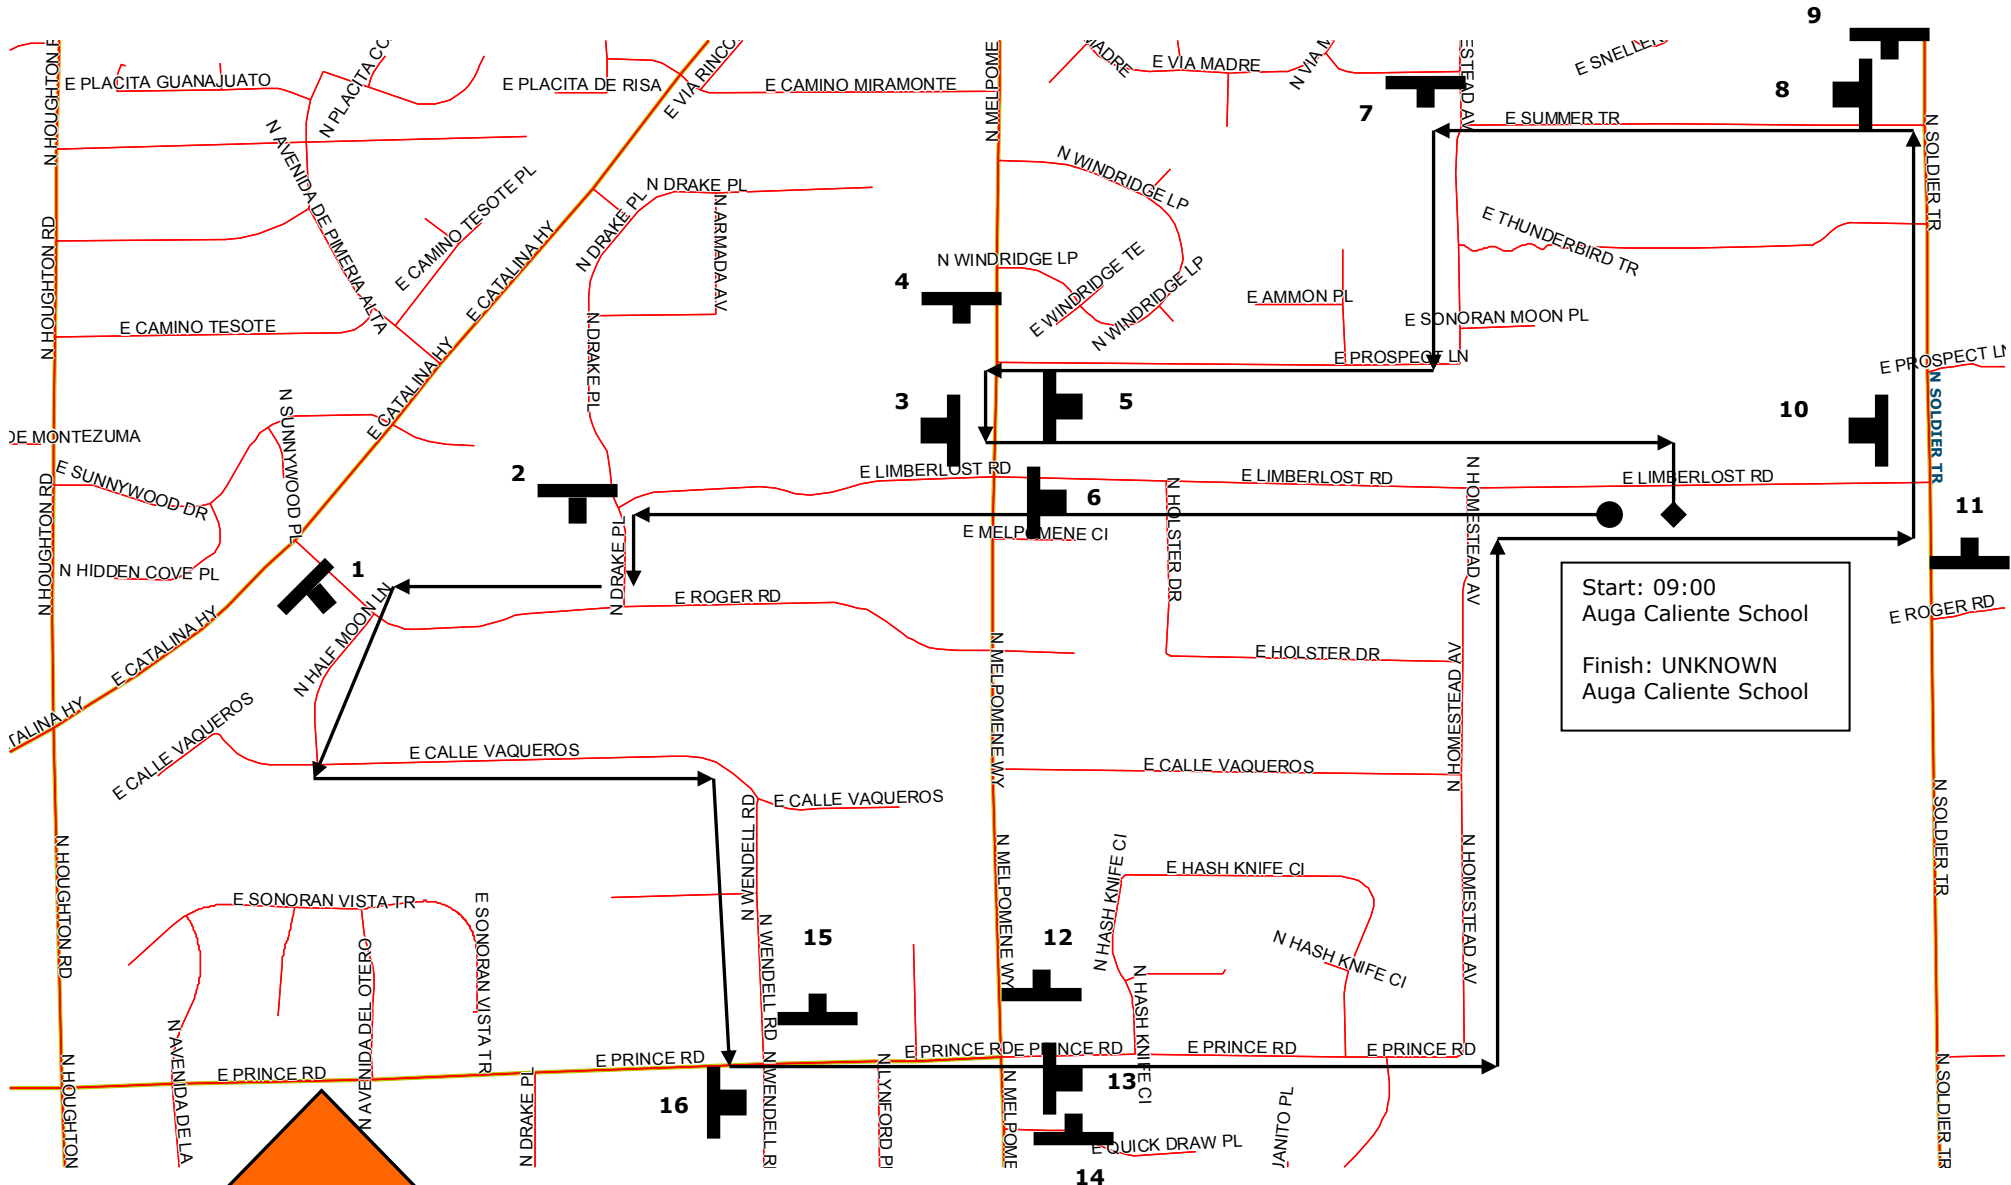

# Tech Trek 2011

OR SIMILAR Message (at 16 Locations)

**\*(ORANGE BACKGROUND WITH BLACK LEGEND ONLY)**

(map is not to scale)